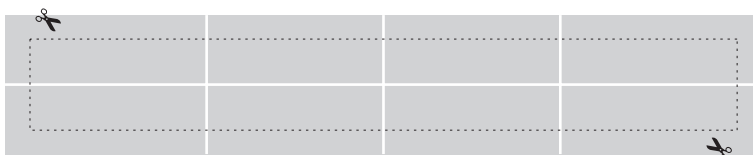

Click Inside Rectangles to Enter Text.

Click Inside Rectangles to Enter Text.

Avaya IP Phone 1608 Labels
DESI part number 13270
To order: www.desi.com
800-814-3922

Trim labels by carefully cutting on dotted lines.